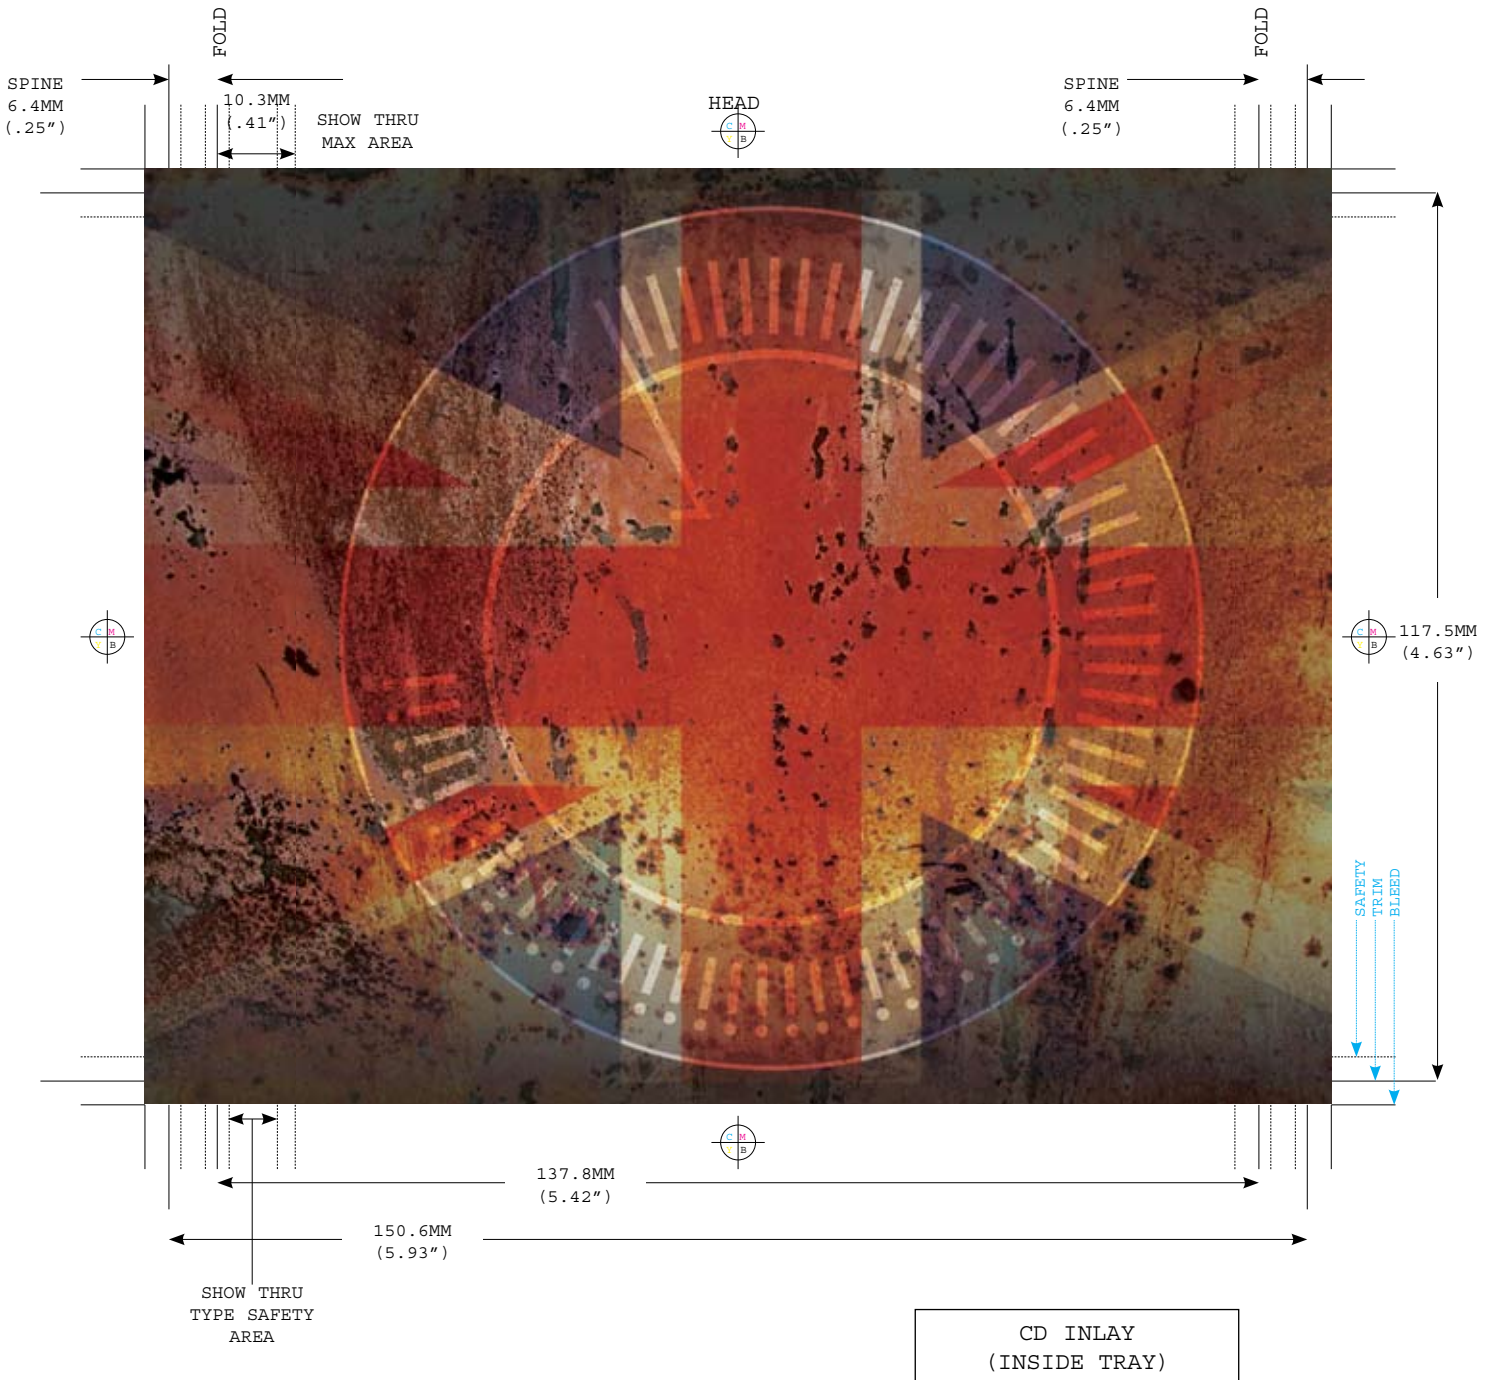

SEL#:	DATE:	L/S:	TECH:	CYAN	MAGENTA	TOTAL
LABEL:	FILE NAME:			YELLOW	BLACK	NUMBER
ARTIST:	JOB #:			PMS	PMS	OF COLORS
TITLE:	SEPARATOR:					
TEMPLATE: UMG_CD_INLAY_CLEAR_NOV02.indt						

CTP TARGET